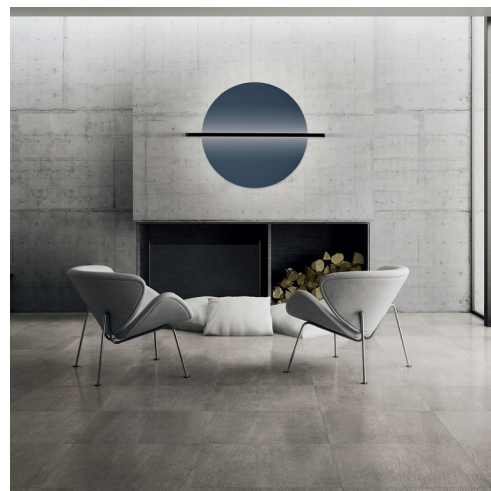

Hang Out Brogliato Traverso 2019

TECHNICAL SHEET

1906-33 LARGE

Mounting: Applique / Wall Lamp

Environment: Indoor - IP20

Materials: Metallo / Metal

Voltage: 220-240V 50/60Hz

Source: LED 65W - CRI=80

Color Temperature: 3000K / 2700K

Lumen: Up to 1561 lm (direct+indirect light)

Lighting Control: Dimmable 0-10V / DALI

1906-90 LARGE

Mounting: Pannello / Panel

Environment: Indoor - IP20

Materials: MDF, Legno e Tessuto / MDF, Wood and Fabric

1906-93 LARGE HORIZONTAL

Mounting: Pannello / Panel

Environment: Indoor - IP20

Materials: MDF e Legno/ MDF and Wood